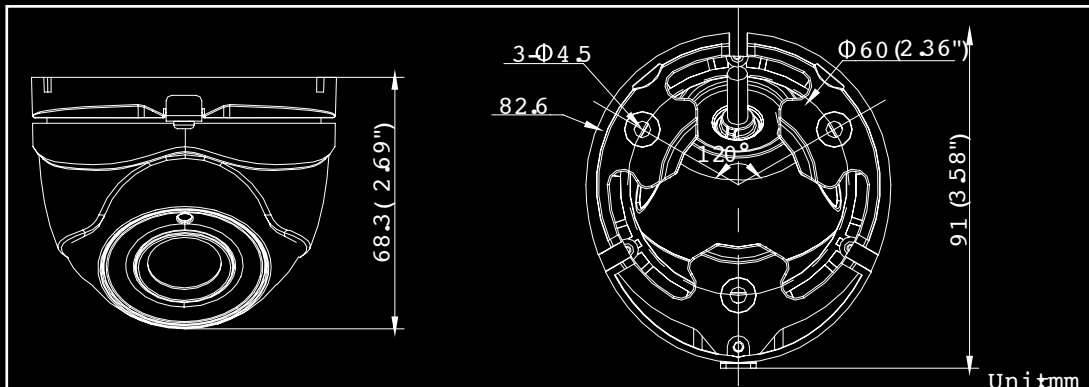

LE7TURBOW

Legend Turbo HD Eyeball Dome Camera

► Camera

Image Sensor	Progressive Scan CMOS
Effective Pixels	1280 (H) * 720(V)
Min. Illumination	0.1 Lux @ (F1.2, AGC ON), 0 Lux with IR
Shutter Time	1/25 (1/30) s to 1/50,000 s
Lens	2.8 mm Angle of view: 92° (2.8mm)

► General

Lens Mount	M12
Angle Adjustment	Pan: 0 - 360°, Tilt: 0 - 90°, Rotation: 0 - 360°
Day & Night	ICR
Synchronization	Internal synchronization
Video Frame Rate	720p @ 25 fps / 720p @ 30fps
HD Video Output	1 Turbo HD Output.
Working Temperature /	-40° C - 60° C (-40 ° F - 140° F)
Humidity	Humidity 90% or less (non-condensing)
Power Supply	12 VDC
Power	Max. 4 W
Consumption	
Waterproof Ratings	IP66
IR Range	Up to 20 m.
Dimension	Φ 89.5 x 69.8 mm (φ 3.52" x 2.75")
Weight (approx.)	260 g. (0.57 lbs.)